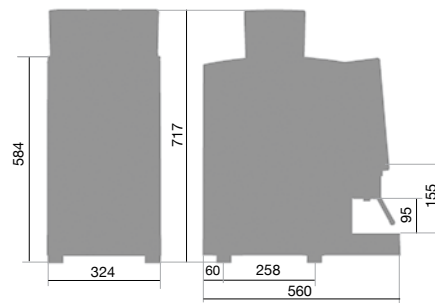

Coffee
Instant

1 grinder

1 grinder+1 instant

2 grinders+1 instant
1 grinder+2 instants

TECHNICAL DATA

Coffee hopper capacity	0.6 Kg
Instant container capacity	2.0 l
Coffee and steam boiler capacity	1.0 l each
Delivery spout range	95 - 155 mm
Coffee ground bin capacity	60 pcs
Net weight	LM: 42 Kg - EASY: 38 Kg
Gross weight	LM: 49 Kg - EASY: 45 Kg
Matching add-on units	Range A01

COLOURS

Front panel: white - Side and rear panels: white

DIMENSIONS

W 324 x D 560 x H 717 mm

VOLTAGE / TOTAL POWER

LM	EASY
120V 1+N 50/60Hz 2.550W	120V 1+N 50/60Hz 1.350W
200V 1+N 50/60Hz 3.114W	200V 1+N 50/60Hz 1.914W
230V 1+N 50/60Hz 3.150W	230V 1+N 50/60Hz 1.950W
240V 1+N 50/60Hz 3.160W	240V 1+N 50/60Hz 2.124W